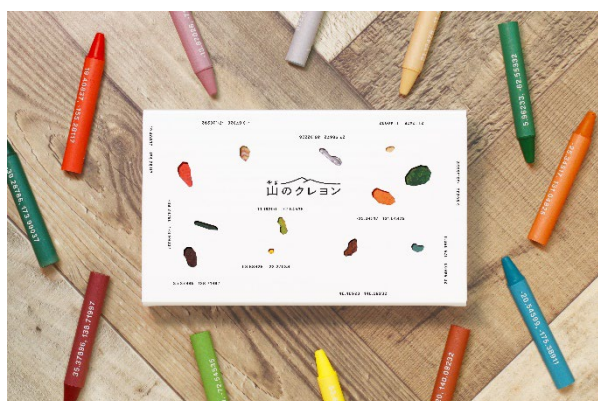

The "SATELLITE CRAYON PROJECT" aims create interest in the Earth by showcasing its treasures – the "colors" as seen from space. SKY Perfect JSAT will continue to donate a portion of the crayon sales to contribute to the preservation of the Earth's environment.

■ About the "SATELLITE CRAYON PROJECT"

The "SATELLITE CRAYON PROJECT," launched by SKY Perfect JSAT in October 2021, aims to spark interest in the Earth through the vibrant and beautiful "colors" as captured by satellite imagery, fostering an even greater love for our planet. The project released its first product, "Crayons of the Seas" in January 2022, followed by the second product, "Crayons of the Mountains" in March 2023.

Official Website: <https://satellite-crayon.skyperfectjsat.space/en>

Official SNS: (in Japanese only)

X: [@satellitecrayon](https://twitter.com/satellitecrayon)

Instagram: [@satellite_crayon](https://www.instagram.com/satellite_crayon)

■ Product Information:

- Product Name : Crayons of the Mountains
- Contents : 12 colors
- Price : 2,420 yen (incl. tax)