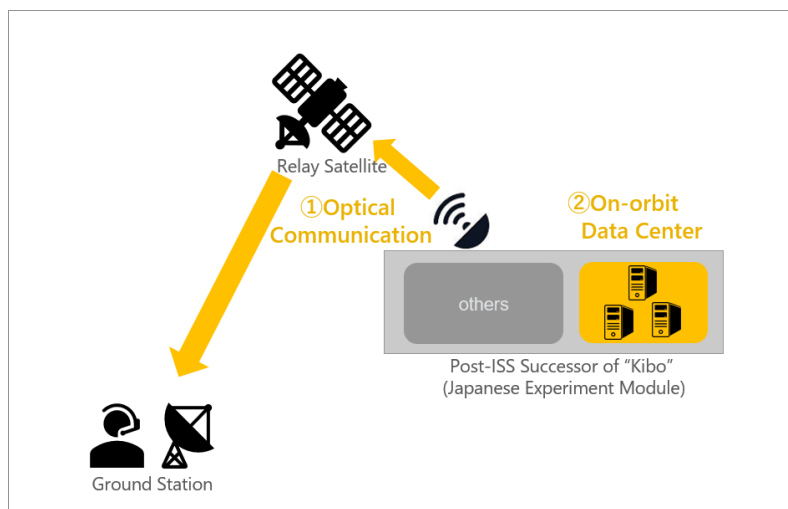

Space Compass Corporation (Space Compass) today announced that, as part of the project led by Mitsui & Co., Ltd. (Mitsui) to conduct the feasibility study of operating the successor to the International Space Station (ISS) Japanese Experiment Module "Kibo", the company will initiate the study to commercialize telecommunication and on-orbit data processing for the post-ISS Japanese successor module.

Mitsui was selected by the Japan Aerospace Exploration Agency (JAXA) to conduct a concept study of a Japanese module to be connected to a US commercial space station. The study looks to the post-retirement of ISS, which is expected around 2030, to examine the feasibility of the successor to the Japanese Experiment Module "Kibo" in collaboration with multiple partners. \*1

This research project aims to reveal undiscovered value of what we can create from the ISS successor, by utilizing its capability of placing relatively-high performing processor and storing real-time data, such as experiment data, and by using optical communication for high-capacity transmission such as with ground stations, earth observation satellites and exploration probes.