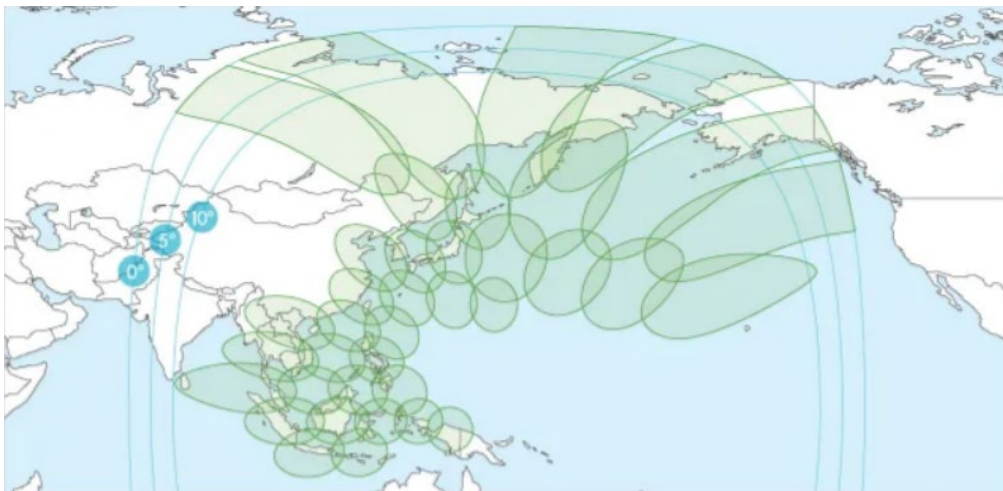

*Fig.1: Teleglobal's JCSAT-1C Gateway at Batam*

*Fig.2: SKY Perfect JSAT's JCSAT-1C Satellite*

With these newly launched HTS services, the end users in Indonesia will benefit from Teleglobal's best-in-class telecommunication services, delivered through its highly reliable ground infrastructures, as well as JCSAT-1C's multiple spot beams over Indonesia, which are strongly backed-up by SKY Perfect JSAT's operational excellence to ensure stable satellite services.

Fig.3: Illustration of Teleglobal & SKY Perfect JSAT's cooperation

“I am proud and honored to have this long-term partnership with SKY Perfect JSAT, the largest satellite operator in Asia. I thank everyone who have worked very hard and showed high level of integrity, despite challenging pandemic situation. I look forward to provide a better quality of life by delivering high quality services to people across Indonesia” said Candra Bramono Indianto, the Director at Teleglobal.

“We are delighted to kick start our collaboration with Teleglobal, a leading VSAT operator in Indonesia who has such vast experience especially in the cellular and internet connectivity in the market. With the combination of Teleglobal’s reliable and high-quality ground and JCSAT-1C’s GEO\*3 HTS resources, we are excited to provide our service which is critical to curb the digital divide in isolated area in Indonesia.” said Yasuhiko Morita, the Group President of Global Business Group at SKY Perfect JSAT.

■ About JCSAT-1C:

JCSAT-1C located at 150 degrees East (previously named JCSAT-18) is the 2<sup>nd</sup> High Throughput Satellite owned by SKY Perfect JSAT, which uses Ka-band for gateway beams and Ku-band<sup>\*4</sup> for user spot beams. Its payload with conventional and spot beams will improve mobile and broadband services for customers in Asia Pacific including Far East Russia (Figure.4). With multiple spot beams over Indonesia, JCSAT-1C delivers significantly more capacity compared to conventional communication satellite.