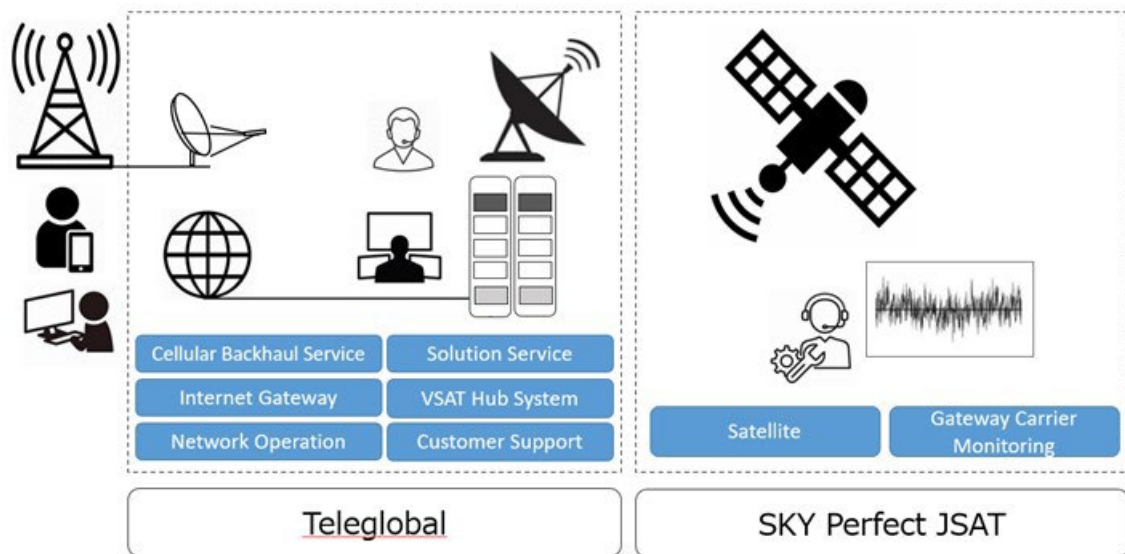

June 22, 2022

PT Indo Pratama Teleglobal  
SKY Perfect JSAT Corporation

**SKY Perfect JSAT partners with Teleglobal  
To Provide JCSAT-1C HTS services in Indonesia**

PT Indo Pratama Teleglobal (Head Office: Thamrin, Jakarta; Director: Candra Bramono Indianto; "Teleglobal") and SKY Perfect JSAT Corporation (Head Office: Minato-ku, Tokyo; Representative Director, President & Chief Executive Officer: Eiichi Yonekura; "SKY Perfect JSAT") announced today the commencement of JCSAT-1C High-Throughput Satellite ("HTS")<sup>\*1</sup> services, which will utilize two Ka-band<sup>\*2</sup> gateways located at Teleglobal teleports in Batam and Dumai.

*Fig.1: Teleglobal's JCSAT-1C Gateway at Batam*

*Fig.2: SKY Perfect JSAT's JCSAT-1C Satellite*

With these newly launched HTS services, the end users in Indonesia will benefit from Teleglobal's best-in-class telecommunication services, delivered through its highly reliable ground infrastructures, as well as JCSAT-1C's multiple spot beams over Indonesia, which are strongly backed-up by SKY Perfect JSAT's operational excellence to ensure stable satellite services.

■ About JCSAT-1C:

JCSAT-1C located at 150 degrees East (previously named JCSAT-18) is the 2<sup>nd</sup> High Throughput Satellite owned by SKY Perfect JSAT, which uses Ka-band for gateway beams and Ku-band<sup>\*4</sup> for user spot beams. Its payload with conventional and spot beams will improve mobile and broadband services for customers in Asia Pacific including Far East Russia (Figure.4). With multiple spot beams over Indonesia, JCSAT-1C delivers significantly more capacity compared to conventional communication satellite.