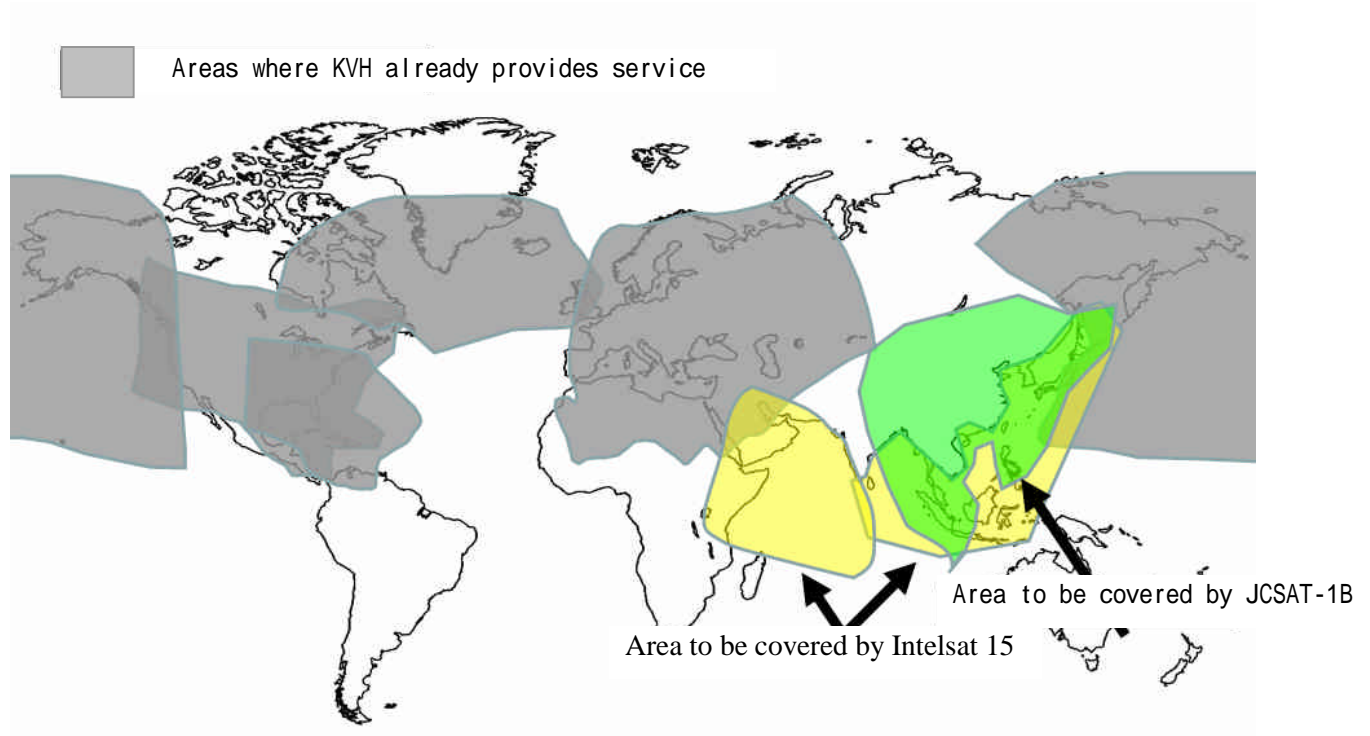

Map of Roaming Area Covered By SKY Perfect JSAT and KVH

SKY Perfect JSAT Corporation

SKY Perfect JSAT Corporation is a leader in the converging fields of broadcasting and communications. It is Asia’s largest satellite operator with a fleet of 12 satellites, and Japan’s only provider of both multi-channel pay TV broadcasting and satellite communications services.

SKY Perfect JSAT delivers a broad range of entertainment through the SKY PerfecTV! SKY PerfecTV! e2 and SKY PerfecTV! HIKARI platforms, the most extensive in Japan with a total of 3.7 million subscribers. In addition, SKY Perfect JSAT’s satellite communications services, which cover Japan and the rest of Asia, as well as Oceania, Hawaii and North America, play a vital role in supporting safety, security and convenience for society as a whole.

KVH Industries, Inc.

KVH Industries, Inc. (Head Office: Rhode Island, U.S.A.) designs, manufactures and sells the mobile satellite antennas used by ships and aircraft, and provides satellite communications services that use these devices. KVH offers mobile users around the world television entertainment services identical to those they can access at their homes and offices, as well as digital communications services and world-wide Internet connection services.