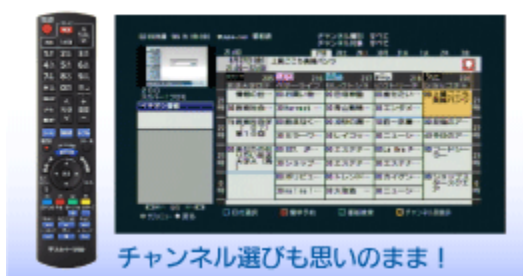

\*2 OSD: On-screen display (displays menus, etc. on-screen)

【About the TZ-WR320P SKY PerfecTV! HD-Compatible DVR】

[View of the main device and remote control]

[Key Features]

- Built-in hard disk  
320 GB capacity hard disk, capable of recording approximately 73 hours of high-definition programming.  
This single device enables viewers to record high-definition programming with ease.
- Double tuner (**first for SKY PerfecTV!**)  
Even if two program schedules overlap, viewers can record both at once.\*  
Viewers can also start watching recorded programs mid-broadcast, while still recording until the end.  
\*Requires a two-room antenna or multi-satellite antenna (An antenna with two output terminals for a SKY PerfecTV! tuner)

- 3D mode on/off function / 3D OSD display (**industry-first\*1**)
  - The 3D mode can be turned on and off with the remote control.
  - Viewers using the SKY PerfecTV! HD-compatible DVR to watch 3D television programming on a 3D TV can view the normal 2D menus that pop up when the remote control is used, the channel name banner, and the OSD\*2 programming guide without switching out of 3D mode. (Information is not displayed in 3D.)
  - A function to automatically switch to 3D mode when viewing 3D broadcasts will be available at a later date.

\*1 First in the Japanese pay-TV industry  
\*2 OSD: On-screen display (displays menus, etc. on-screen)
- Multi-channel program display and customizable function
  - View an entire week of program schedules for a channel on a single screen
  - Choose only your favorite channels to appear in the program schedule display