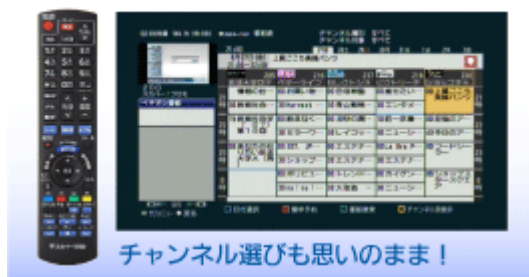

【Regarding the SKY PerfecTV! HD-compatible tuner “TZ-HR400P”】
[Appearances of the body and the remote controller]

[Main functions]

- Space-saving design
  Compared with a conventional SKY PerfecTV! HD-compatible tuner, weight is about one fourth and width is half. It is possible to place it in the standing position with the attached stand.
- Recordable with a commercially available USB hard disk (recommended product)
  Easy setting and easy recording
  With a hard disk capacity of 2TB (terabyte), it is possible to record about 480 hours of hi-vision programs.
- A variety of program display and customization functions
  - It is possible to display a program schedule for one week for each channel.
  - It is possible to display program schedules of your favorite channels only.

- Enriched recording functions
  Automatic recording function utilizing the “Retrieve and book every time” function (series booking). It is possible to automatically search and book upcoming programs from the program information. It is possible to set the search range as “every day” and “specific weekday,” etc., and so users can book “Program Name” on every specific weekday easily.
- Compatible with “SKY PerfecTV! HD recording” and “SKY PerfecTV! dubbing”
  By connecting TZ-HR400P via LAN to a recorder that enables “SKY PerfecTV! HD recording” and “SKY PerfecTV! dubbing,” users can record programs of SKY PerfecTV! HD without degrading image quality (SKY PerfecTV! HD recording) and copy the programs recorded in a (recommended) USB hard disk (SKY PerfecTV! dubbing). By using a blu-ray recorder, it is possible to record the programs of SKY PerfecTV! HD in blu-ray disks.