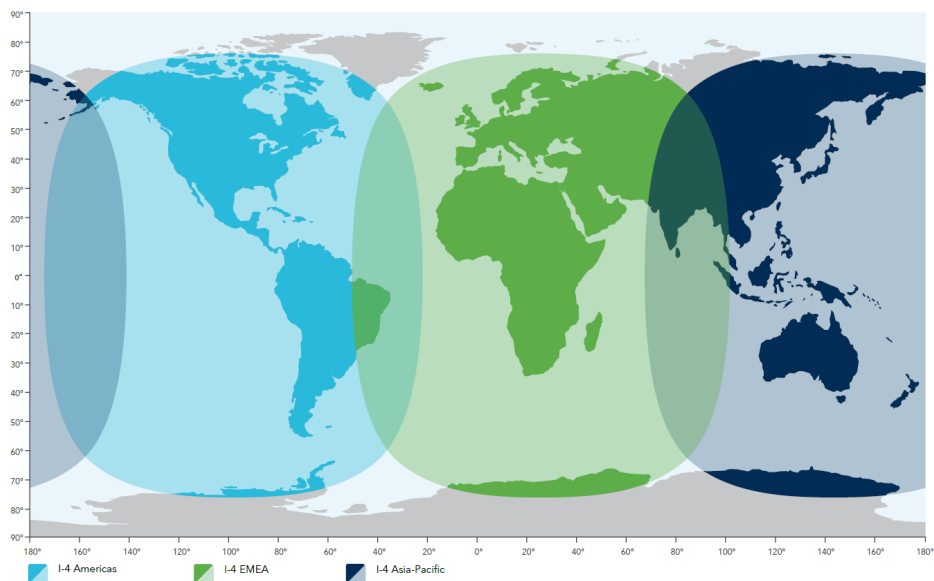

[Coverage]

[Product and Service Inquiries]

JSAT MOBILE Communications Inc.
TEL: +81-3-6459-1170 E-mail: info@jsatmobile.com