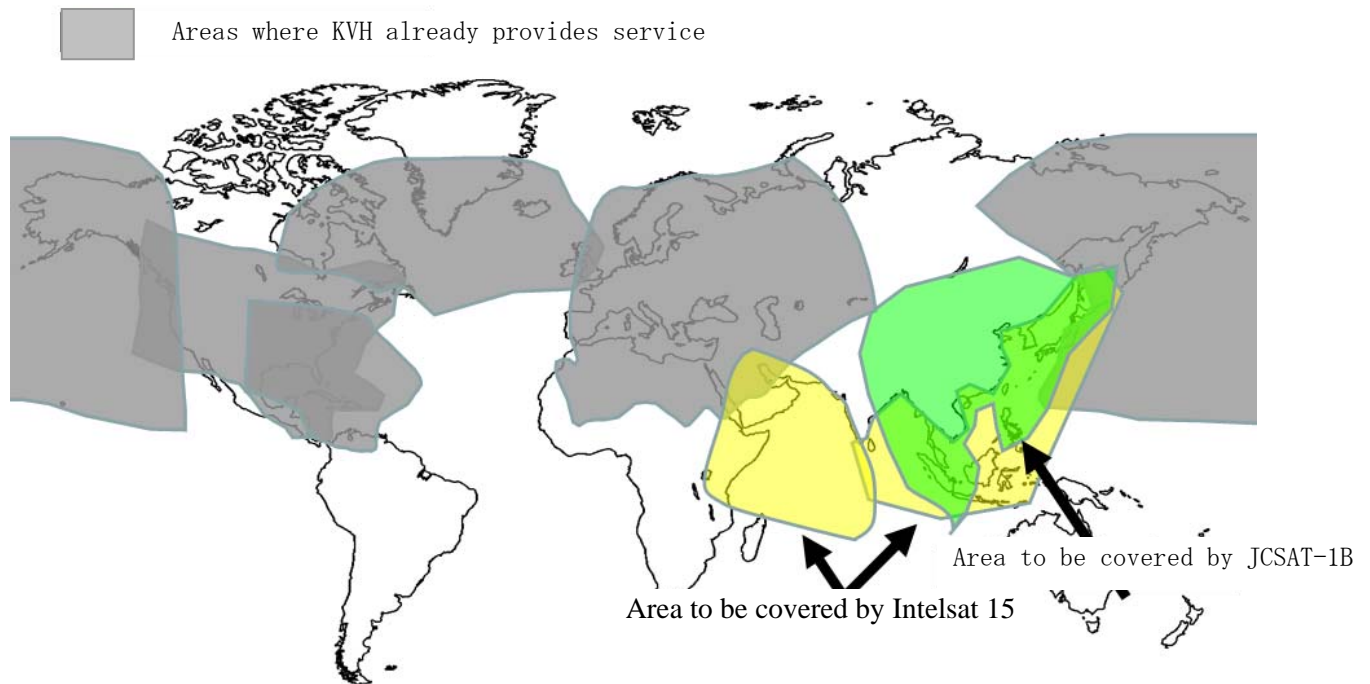

Map of Roaming Area Covered By SKY Perfect JSAT and KVH

SKY Perfect JSAT Corporation

SKY Perfect JSAT Corporation is a leader in the converging fields of broadcasting and communications. It is Asia's largest satellite operator with a fleet of 12 satellites, and Japan's only provider of both multi-channel pay TV broadcasting and satellite communications services.

SKY Perfect JSAT delivers a broad range of entertainment through the SKY PerfectTV! SKY PerfectTV! e2 and SKY PerfectTV! HIKARI platforms, the most extensive in Japan with a total of 3.7 million subscribers. In addition, SKY Perfect JSAT's satellite communications services, which cover Japan and the rest of Asia, as well as Oceania, Hawaii and North America, play a vital role in supporting safety, security and convenience for society as a whole.

KVH Industries, Inc.

KVH Industries, Inc. (Head Office: Rhode Island, U.S.A.) designs, manufactures and sells the mobile satellite antennas used by ships and aircraft, and provides satellite communications services that use these devices. KVH offers mobile users around the world television entertainment services identical to those they can access at their homes and offices, as well as digital communications services and world-wide Internet connection services.