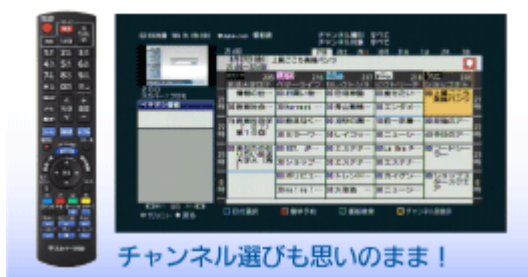

TZ-HR400P is about one fourth the weight of a conventional tuner for SKY PerfectTV! and about half the width of a conventional one. Thanks to this space-saving design, it is possible to place it in the standing position by using the attached stand; that is not possible in conventional products. As for functions, it takes over the popular "Retrieve and book every time" function from TZ-WR320P, and newly has "Check programs together," "Voice guide," and "Easy guide," etc.

[Appearances of the body and the remote controller]

[Main functions]

- Space-saving design
Compared with a conventional SKY PerfecTV! HD-compatible tuner, weight is about one fourth and width is half. It is possible to place it in the standing position with the attached stand.
- Recordable with a commercially available USB hard disk (recommended product)
Easy setting and easy recording
With a hard disk capacity of 2TB (terabyte), it is possible to record about 480 hours of hi-vision programs.
- A variety of program display and customization functions
 - It is possible to display a program schedule for one week for each channel.
 - It is possible to display program schedules of your favorite channels only.