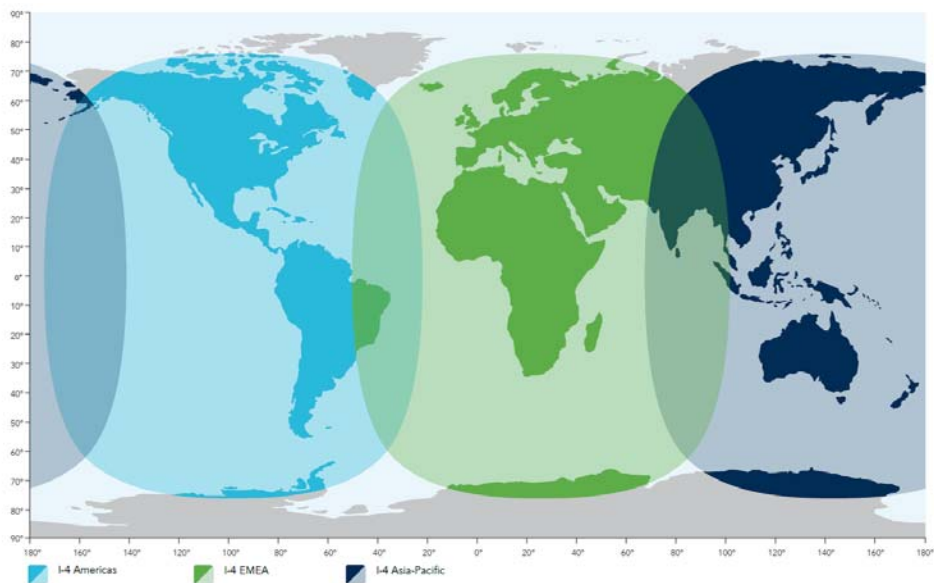

[Coverage]

[Product and Service Inquiries]

JSAT MOBILE Communications Inc.
TEL: +81-3-6459-1170 E-mail: info@jsatmobile.com