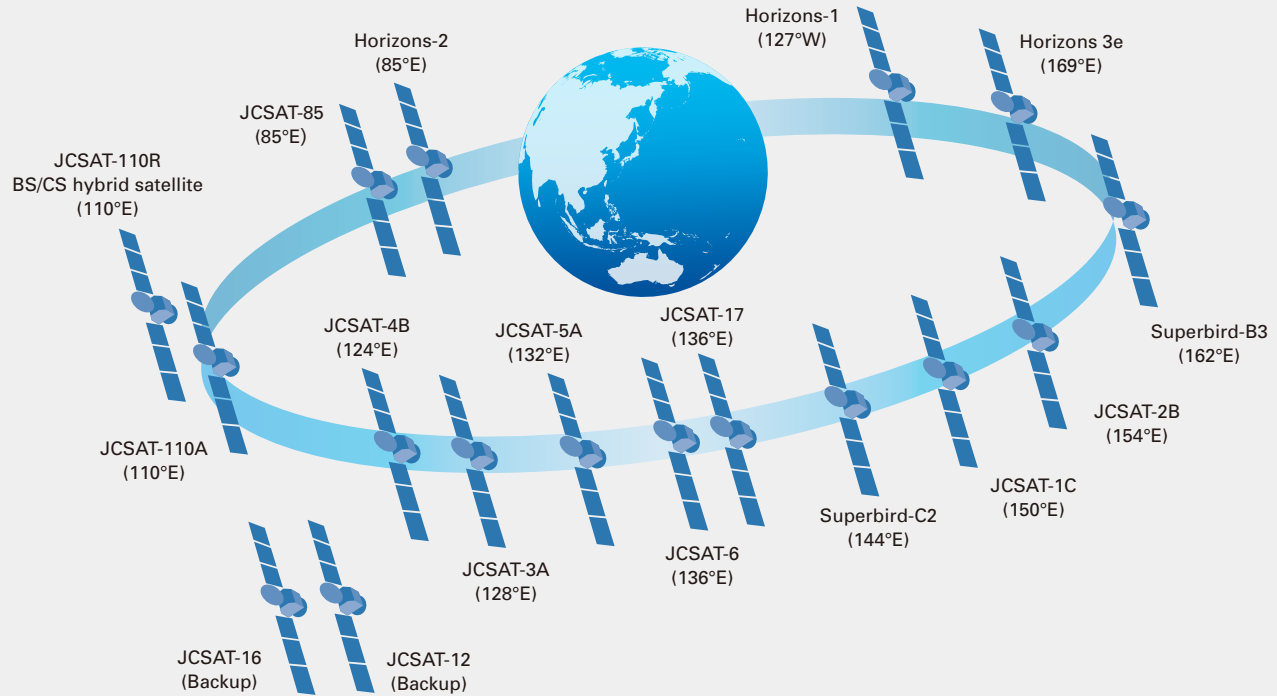

Satellite Fleet

Our Satellite Fleet

| | Used primarily for Broadcasting Service | | | | Used primarily for Communications Service | | | | |
|--------------------------|---|--------------|---------------|---------------|---|---------------|---------------|---------------|------------------|
| | JCSAT-110A | JCSAT-110R | JCSAT-4B | JCSAT-3A | JCSAT-5A | JCSAT-6 | JCSAT-17 | Superbird-C2 | JCSAT-1C |
| Orbital position | 110°E | 110°E | 124°E | 128°E | 132°E | 136°E | 136°E | 144°E | 150°E |
| Launch date (Japan time) | Dec. 22, 2016 | Aug. 7, 2011 | May. 16, 2012 | Aug. 12, 2006 | Apr. 13, 2006 | Feb. 16, 1999 | Feb. 19, 2020 | Aug. 15, 2008 | Dec. 17, 2019 |
| Launch vehicle | Ariane 5 | Ariane 5 | Ariane 5 | Ariane 5 | Zenit-3SL | Atlas 2AS | Ariane 5 ECA | Ariane 5 | Falcon 9 |
| Satellite bus | SSL 1300 | A2100A | A2100AX | A2100AX | A2100AX | Boeing 601 | LM2100 | DS2000 | Boeing 702 [HTS] |
| Design life | 15 years | 15 years | 15 years | 15 years | 12 years | 14.5 years | 15 years | Over 15 years | 15 years |

| | Used primarily for Communications Service | | | | Backup satellite | | | |
|--------------------------|---|---------------|--------------------|---------------|------------------|--------------|---------------|---------------|
| | JCSAT-2B | Superbird-B3 | Horizons 3e | Horizons-1 | Horizons-2 | JCSAT-85 | JCSAT-12 | JCSAT-16 |
| Orbital position | 154°E | 162°E | 169°E | 127°W | 85°E | 85°E | — | — |
| Launch date (Japan time) | May. 6, 2016 | Apr. 6, 2018 | Sep. 26, 2018 | Oct. 1, 2003 | Dec. 22, 2007 | Dec. 1, 2009 | Aug. 22, 2009 | Aug. 14, 2016 |
| Launch vehicle | Falcon 9 | Ariane 5 | Ariane 5 | Zenit-3SL | Ariane 5 | Zenit-3SLB | Ariane 5 | Falcon 9 |
| Satellite bus | SSL 1300 | DS2000 | Boeing 702MP [HTS] | Boeing 601HP | STAR-2 | STAR-2 | A2100AX | SSL1300 |
| Design life | 15 years | Over 15 years | 15 years | Over 15 years | 15 years | 15 years | 15 years | 15 years |